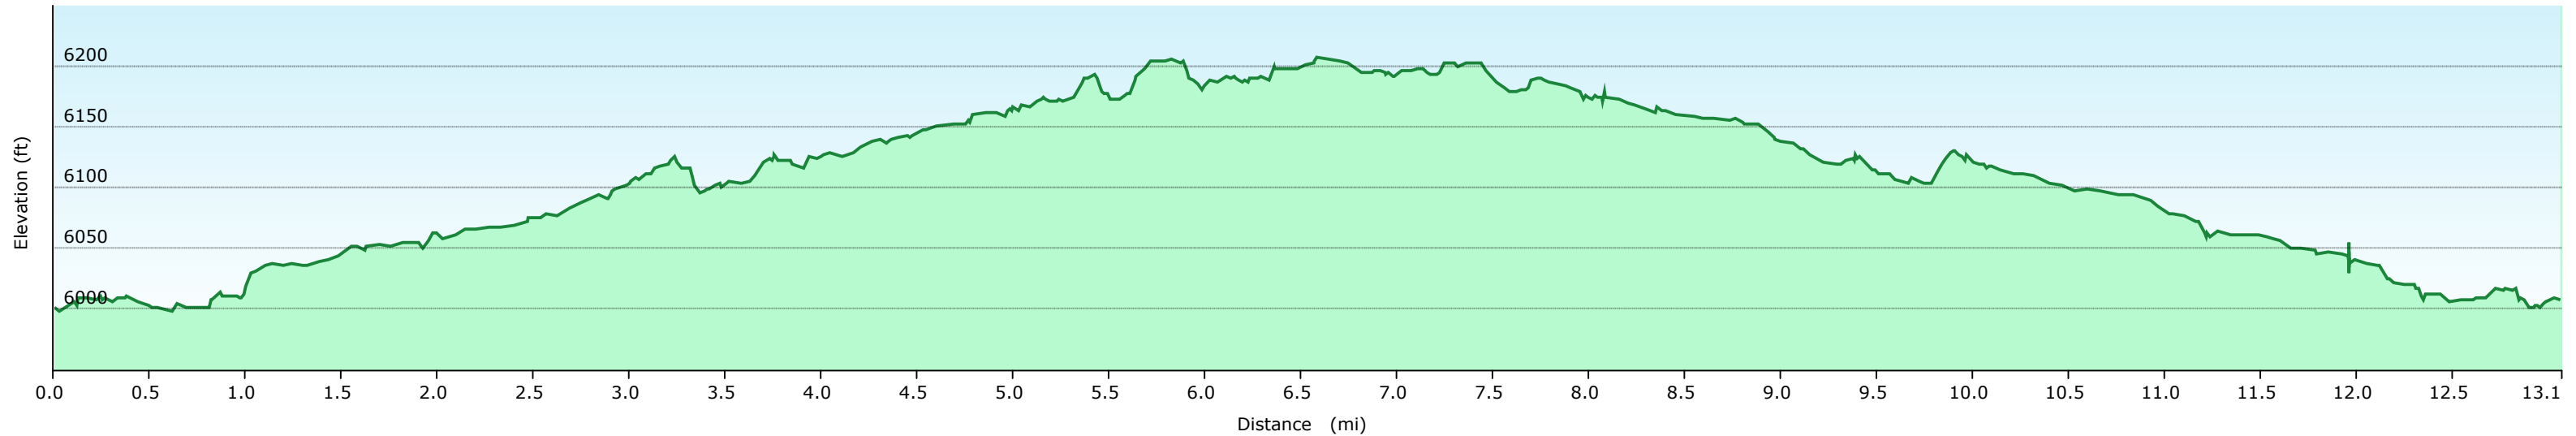

American Discovery Trail Half Marathon**Elevation Profile****Notes**

USATF certified course September 6, 2009, certificate CO09026DCR. Certification expires December 31, 2019.

6217 ft = Maximum Elevation (at turn around)

5975 ft = Minimum Elevation (finish)

5986 ft = Starting Elevation