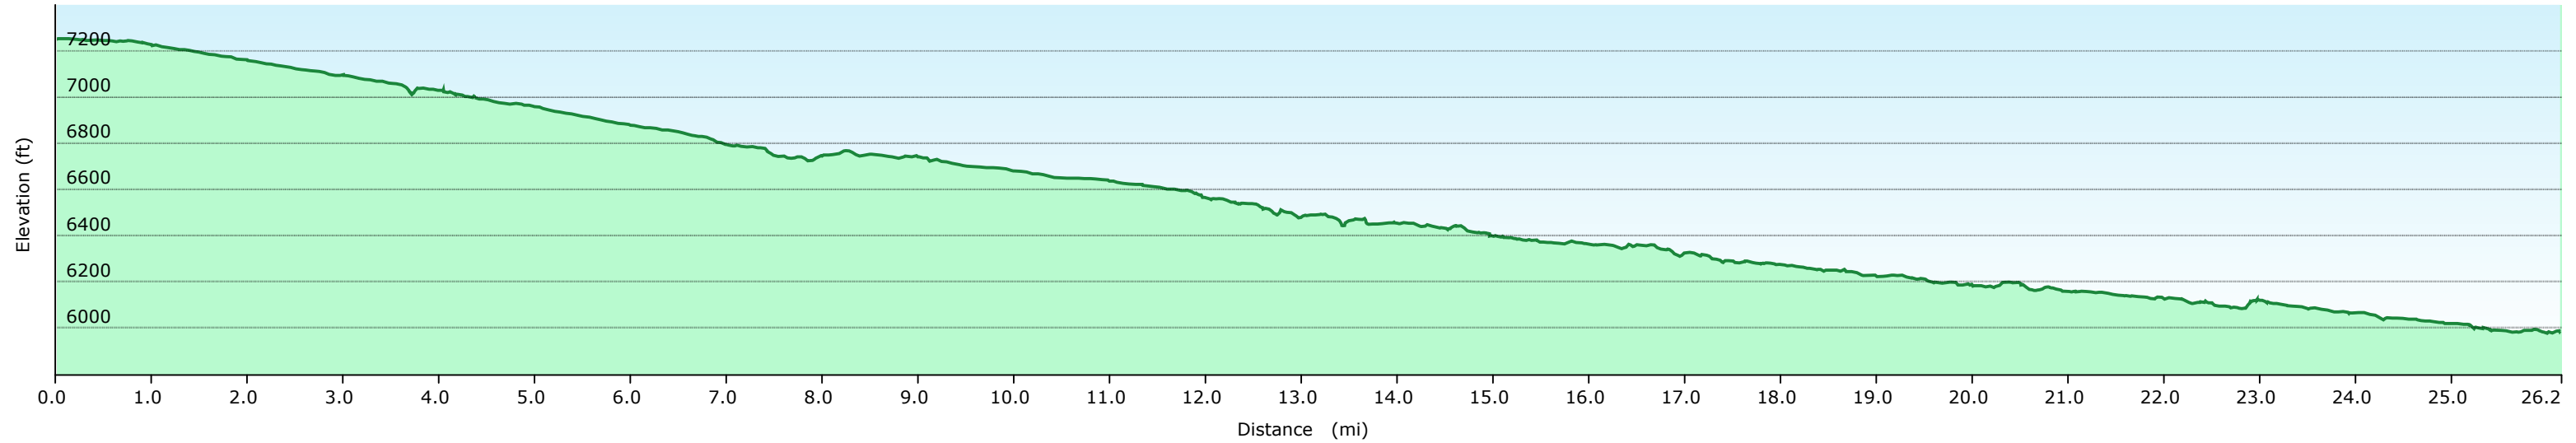

Elevation Profile

Notes

USATF certified course August 30, 2008, certificate CO08011DCR. Certification expires December 31, 2018.

7254 ft = Maximum Elevation (at start in Palmer Lake)

5974 ft = Minimum Elevation (just north of America the Beautiful park)

1280 ft = Elevation change between high (Start) and low (near Finish) points on course